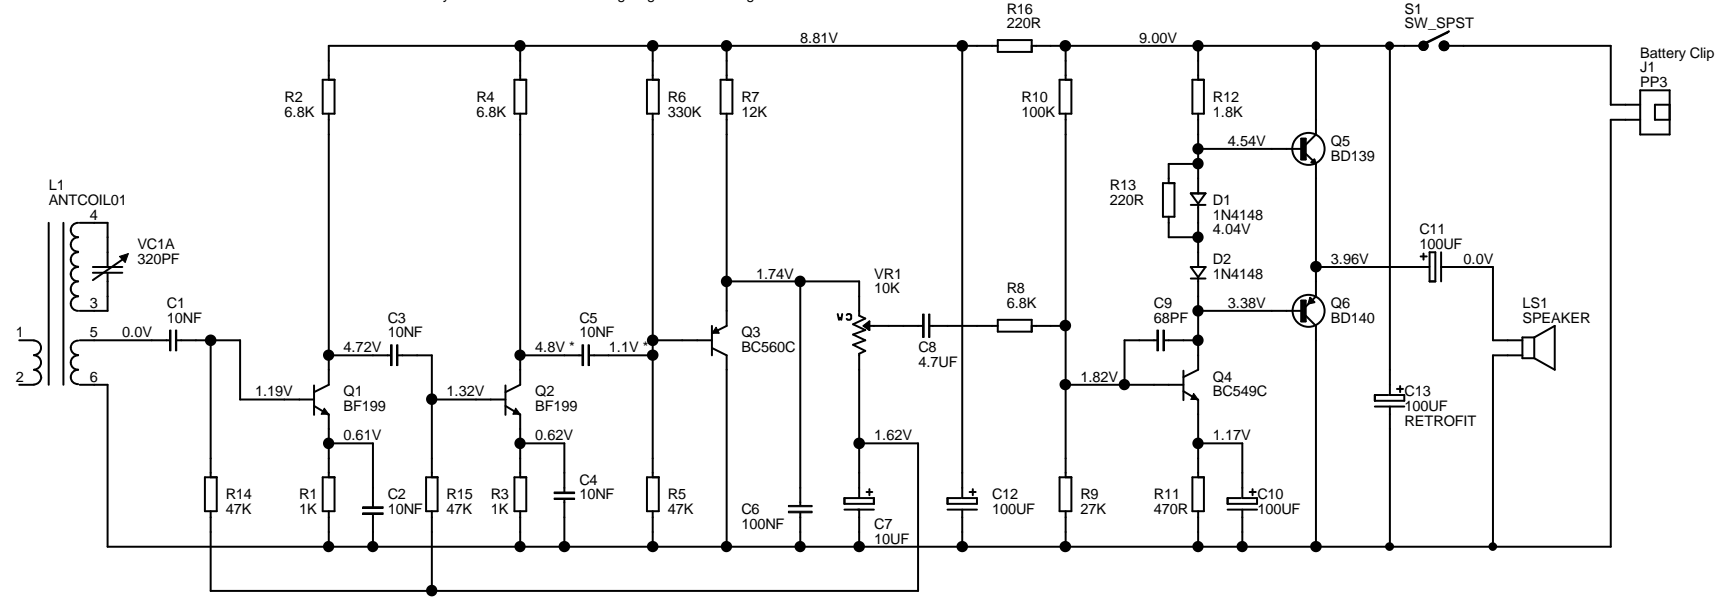

\* = The circuit may oscillate when measured giving a false reading.

DESIGN: Small AM RX	NAME: Everything
FILE: amrx_choccy01-01.sch	TITLE: Choccy Block TRF Radio
CREATED: 31/01/2011	MOD: 09/09/2011
SHEET: 1	OF 1
REV: 1.0	SIZE: A3
© Henry J Walmsley 2011	